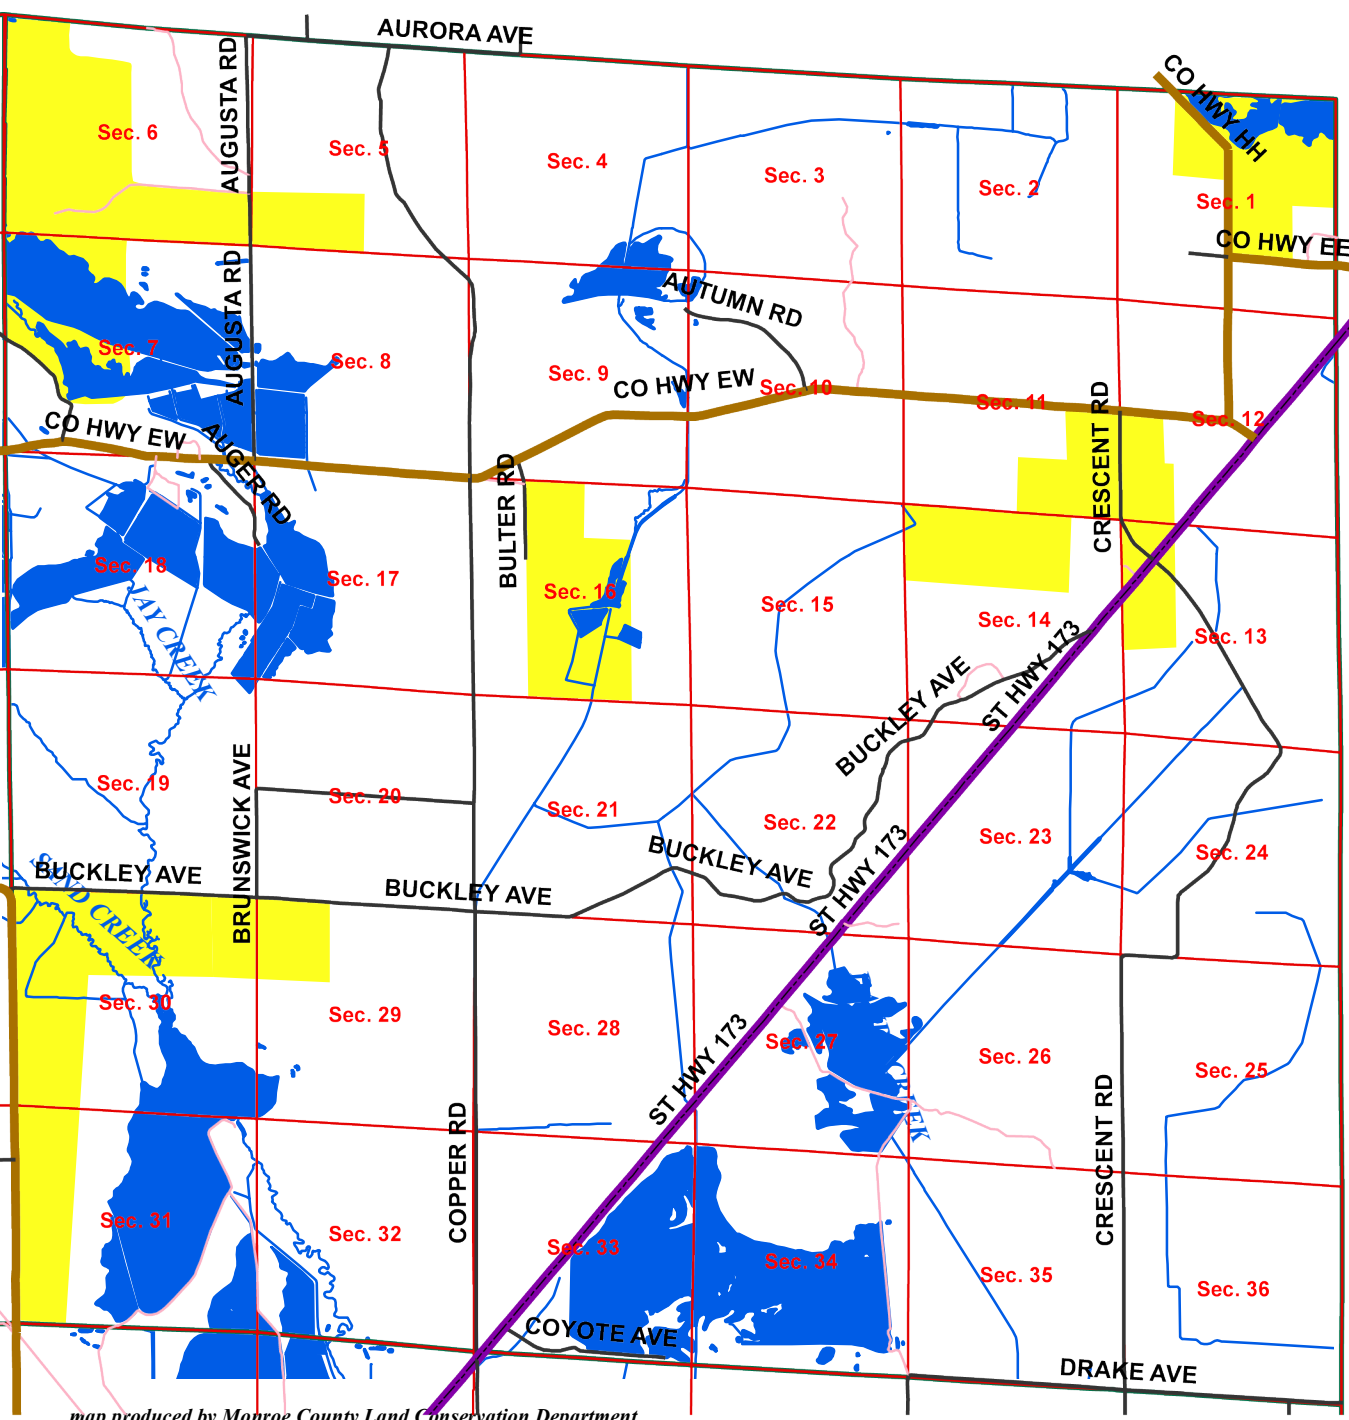

FUTURE LAND USE

TOWNSHIP OF SCOTT MONROE COUNTY, WI

Legend

-  Residential (single-family)

1 inch = 0.9 miles

map produced by Monroe County Land Conservation Department

map produced by Monroe County Land Conservation Department